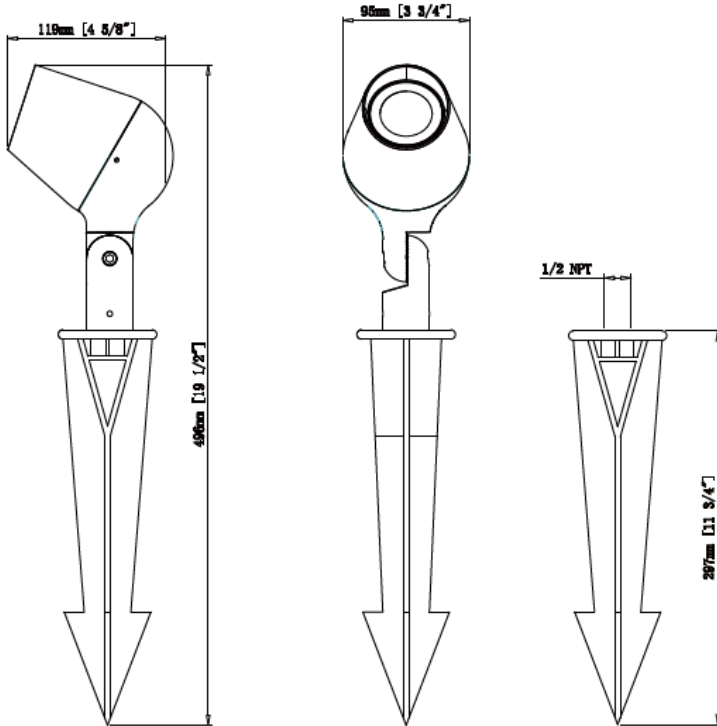

INSTALLATION MANUAL

TANDA GROUND

1. Switch off power before connecting to mains.